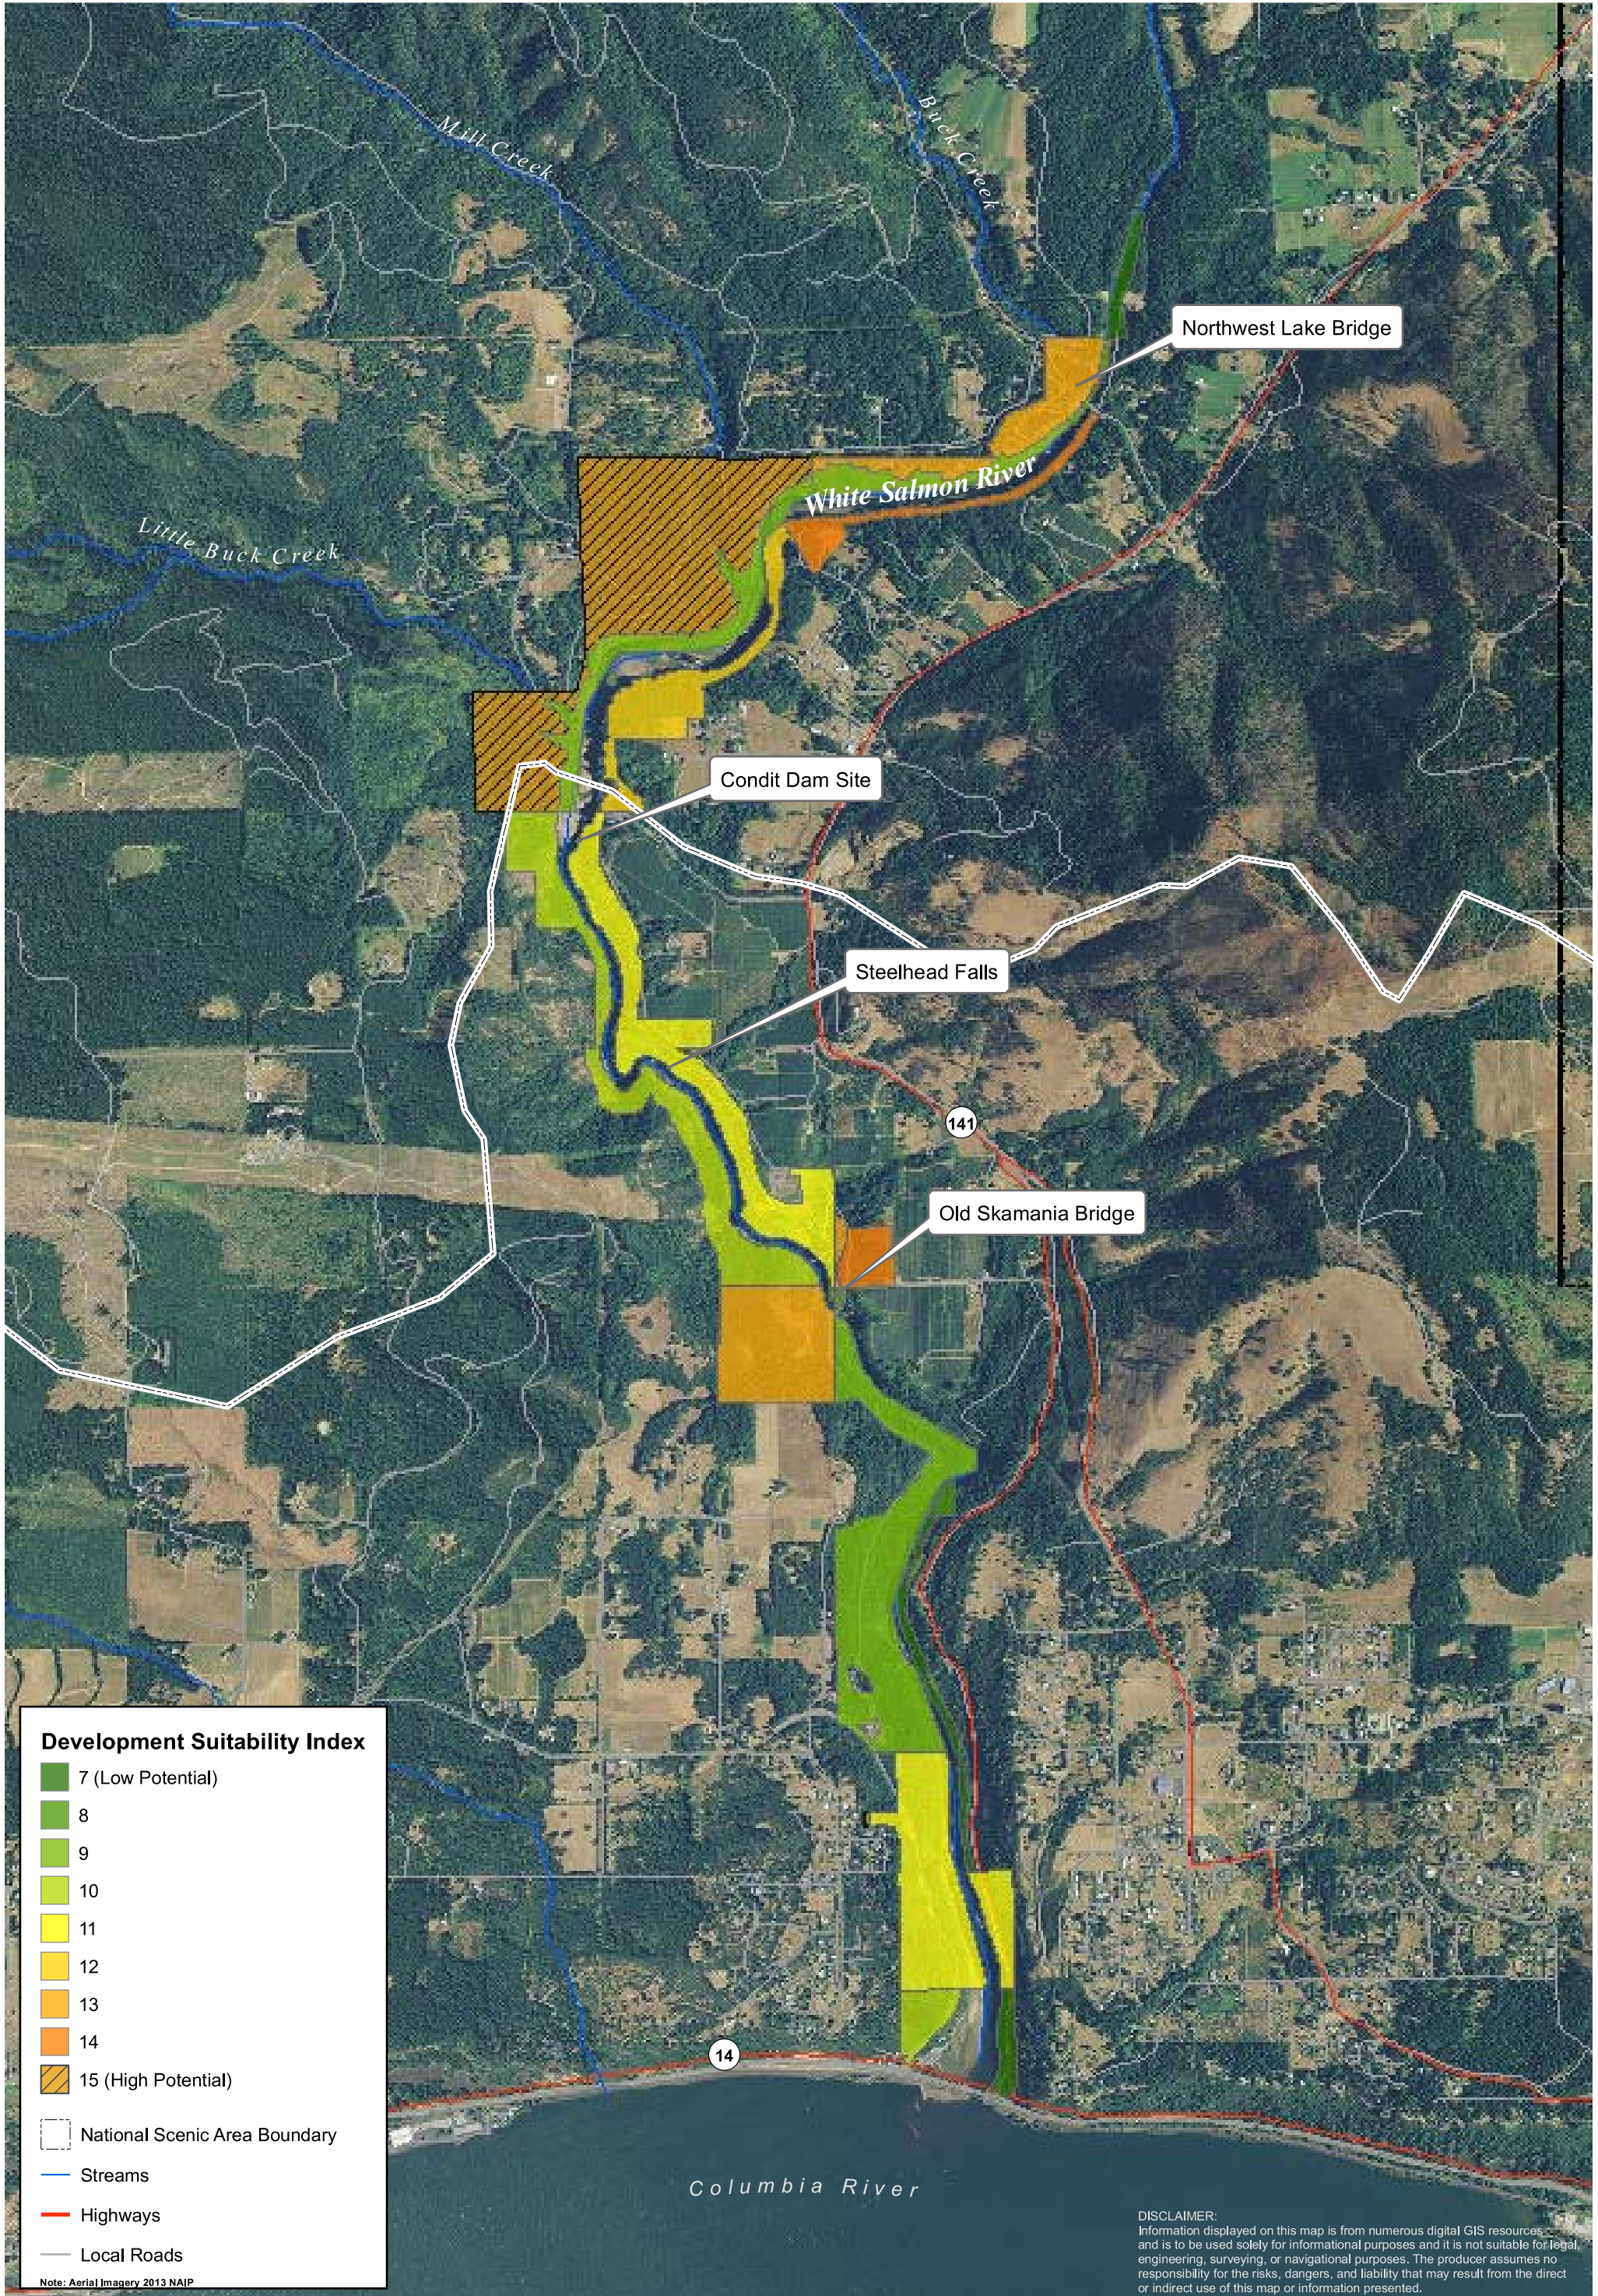

# Development Suitability Index - PacifiCorp Parcels

Lower White Salmon River

0 0.5 1 Miles